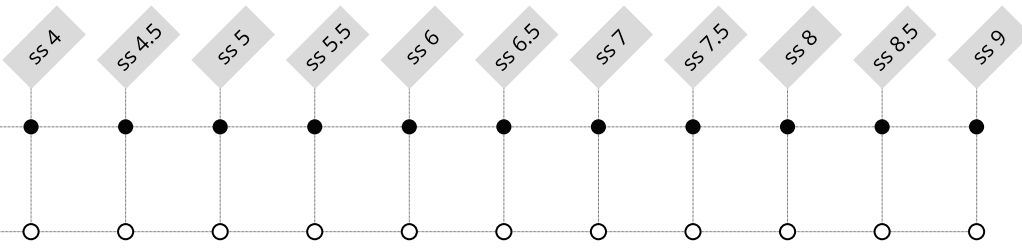

NEW COLOUR

Padparadscha

AVAILABLE IN MC CHATON MAXIMA

LEGEND:

- *Standard assortment*
- *Minimum Order Quantity - for more details contact the Preciosa Sales Office*

MC Chaton MAXIMA | ART. 431 11 615

COLOUR

Padparadscha | 90350 (DF)

Padparadscha AB | 90350 (TC) (DF)