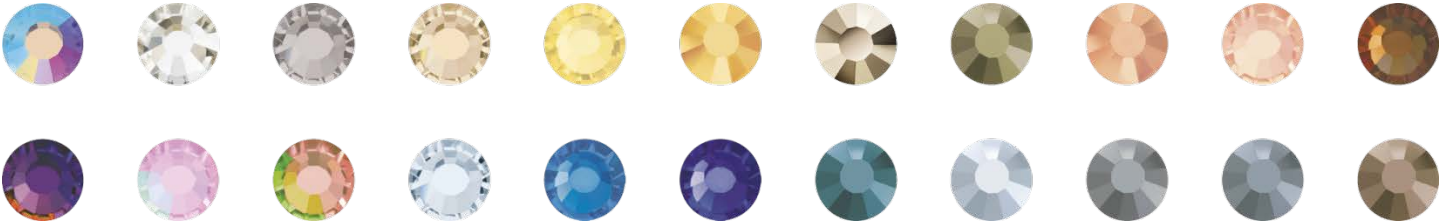

NEW PRODUCT

Metal Bandings with Nacre Cabochons

AVAILABLE COLOURS

All Coatings of MC Chaton Roses VIVA 12®