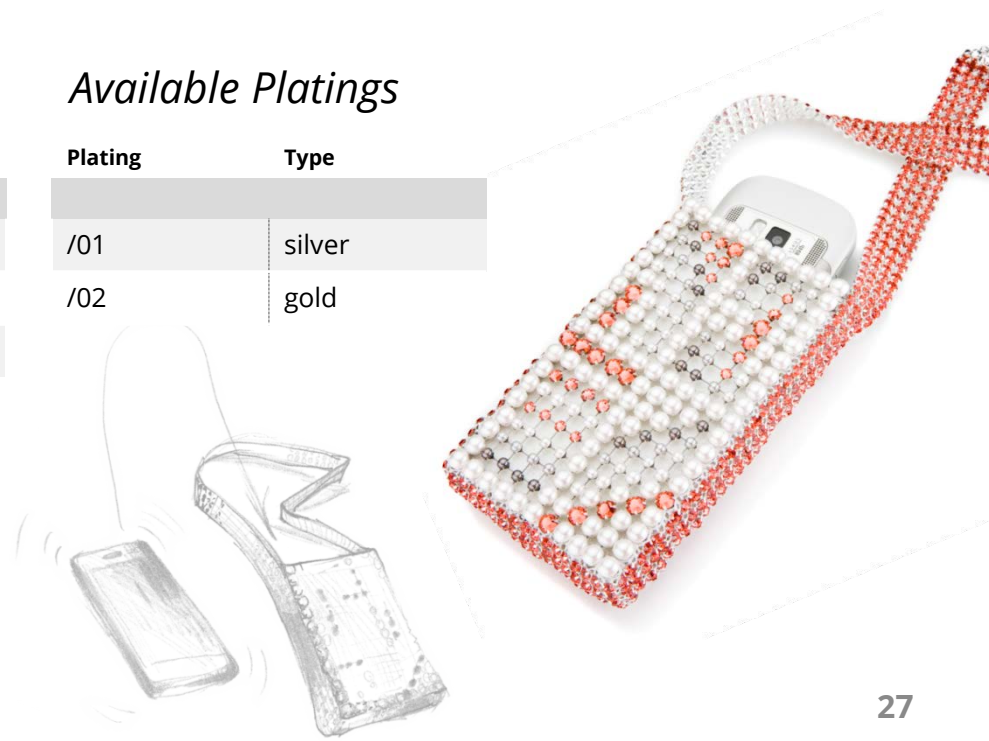

Nacre Cabochons in Settings

AVAILABLE IN 3 SIZES AND 2 PLATINGS

Nacre Cabochons, Sew-on

ART.	PLATING	SIZE OF STONES	PACKING UNIT
		MM	GROSS
* 7192 9413	/xx	4 mm	10
* 7192 9415	/xx	5 mm	5
* 7192 9474	/xx	7 mm	2

* The item requires MOQ.

Available Platings

Plating	Type
/01	silver
/02	gold